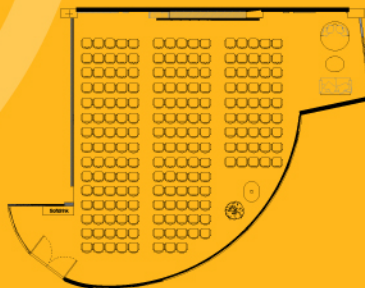

**Additional devices or connection speed requirement, please contact staff*

Classroom 30-40 pax.

Grand total area
Hen Room | 106.5 SQ.M.

Theatre 60 pax.

Grand total area
Hen Room | 106.5 SQ.M.

Buffet 50-70 pax.

Grand total area
Hen Room | 106.5 SQ.M.

Chicken Room

Total Area : 153.3 SQ.M.

Area : 10.96 x 13.3 m.

Ceiling : 3 m.

Amenity

- Projector Short Throw
 - Lighting ANSI Lumens 3200
 - Native XGA (1024x768) Resolution
 - Contrast Ratio 13,000 : 1
 - Screen 200" (3x4 m.) Ratio 16:9
- Wireless Microphone 2 unit
- Sound System
- Stage Moveable
- Flip Chart 2 set
- LED Par Lighting (Moveable)
- Wifi for 40 devices

**Additional devices or connection speed requirement, please contact staff*

Classroom 40-100 pax.

Grand total area
Chicken Room | 153.3 SQ.M.

Theatre 40-200 pax.

Grand total area
Chicken Room | 153.3 SQ.M.