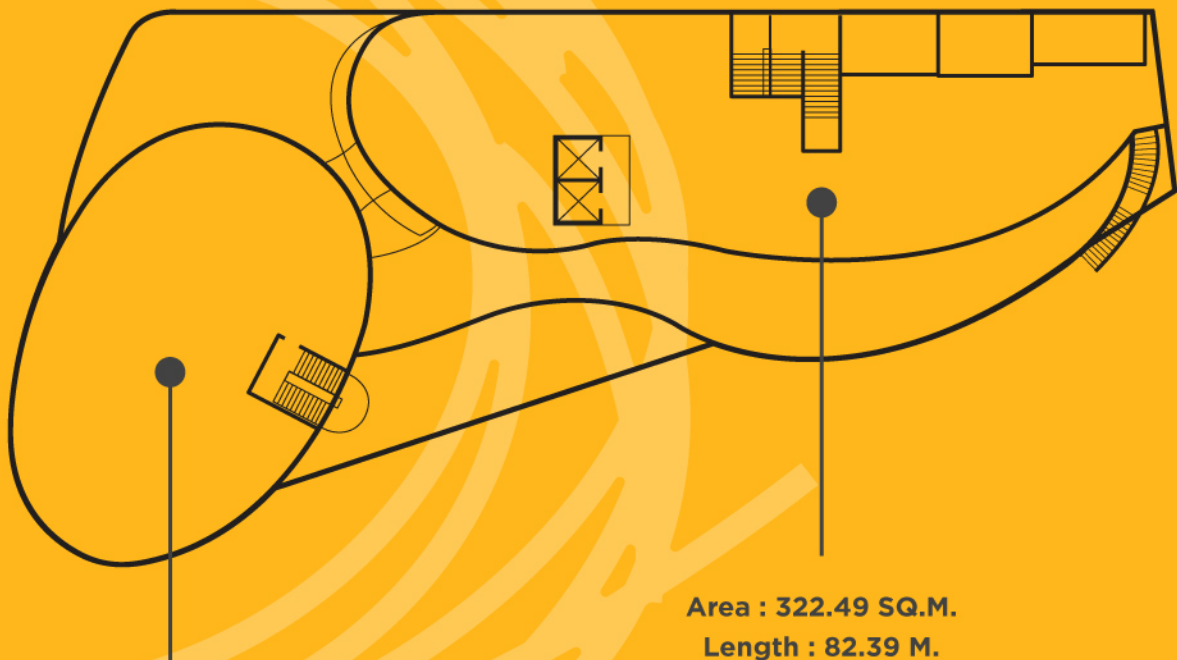

Nest (Rooftop)

Total Area : 579 SQ.M.

Outdoor Space : 160-300 pax.