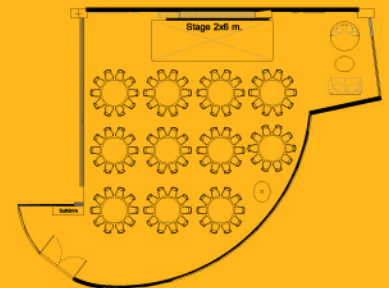

**Additional devices or connection speed requirement, please contact staff*

Classroom 30-40 pax.

Grand total area
Hen Room | 106.5 SQ.M.

Theatre 60 pax.

Grand total area
Hen Room | 106.5 SQ.M.

Buffet 50-70 pax.

Grand total area
Hen Room | 106.5 SQ.M.

Chicken Room

Total Area : 153.3 SQ.M.

Area : 10.96 x 13.3 m.

Ceiling : 3 m.

Amenity

- Projector Short Throw
 - Lighting ANSI Lumens 3200
 - Native XGA (1024x768) Resolution
 - Contrast Ratio 13,000 : 1
 - Screen 200" (3x4 m.) Ratio 16:9
- Wireless Microphone 2 unit
- Sound System
- Stage Moveable
- Flip Chart 2 set
- LED Par Lighting (Moveable)
- Wifi for 40 devices

**Additional devices or connection speed requirement, please contact staff*

Classroom 40-100 pax.

Grand total area
Chicken Room | 153.3 SQ.M.

Theatre 40-200 pax.

Grand total area
Chicken Room | 153.3 SQ.M.

Buffet 110 pax.

Grand total area
Chicken Room | 153.3 SQ.M.

Cage Room

Total Area : 160 SQ.M.

Area : 11.28 x 14.84 m.

Ceiling : 2.86 m.

Amenity

- Projector Short Throw
 - Lighting ANSI Lumens 3200
 - Native XGA (1024x768) Resolution
 - Contrast Ratio 13,000 : 1
 - Screen 200" (3x4 m.) Ratio 16:9
- Wireless Microphone 4 unit
- Sound System
- Stage 1.16x0.6x0.3 m.
- Flip Chart 2 set
- LED Par Lighting (Moveable)
- Wifi for 40 devices